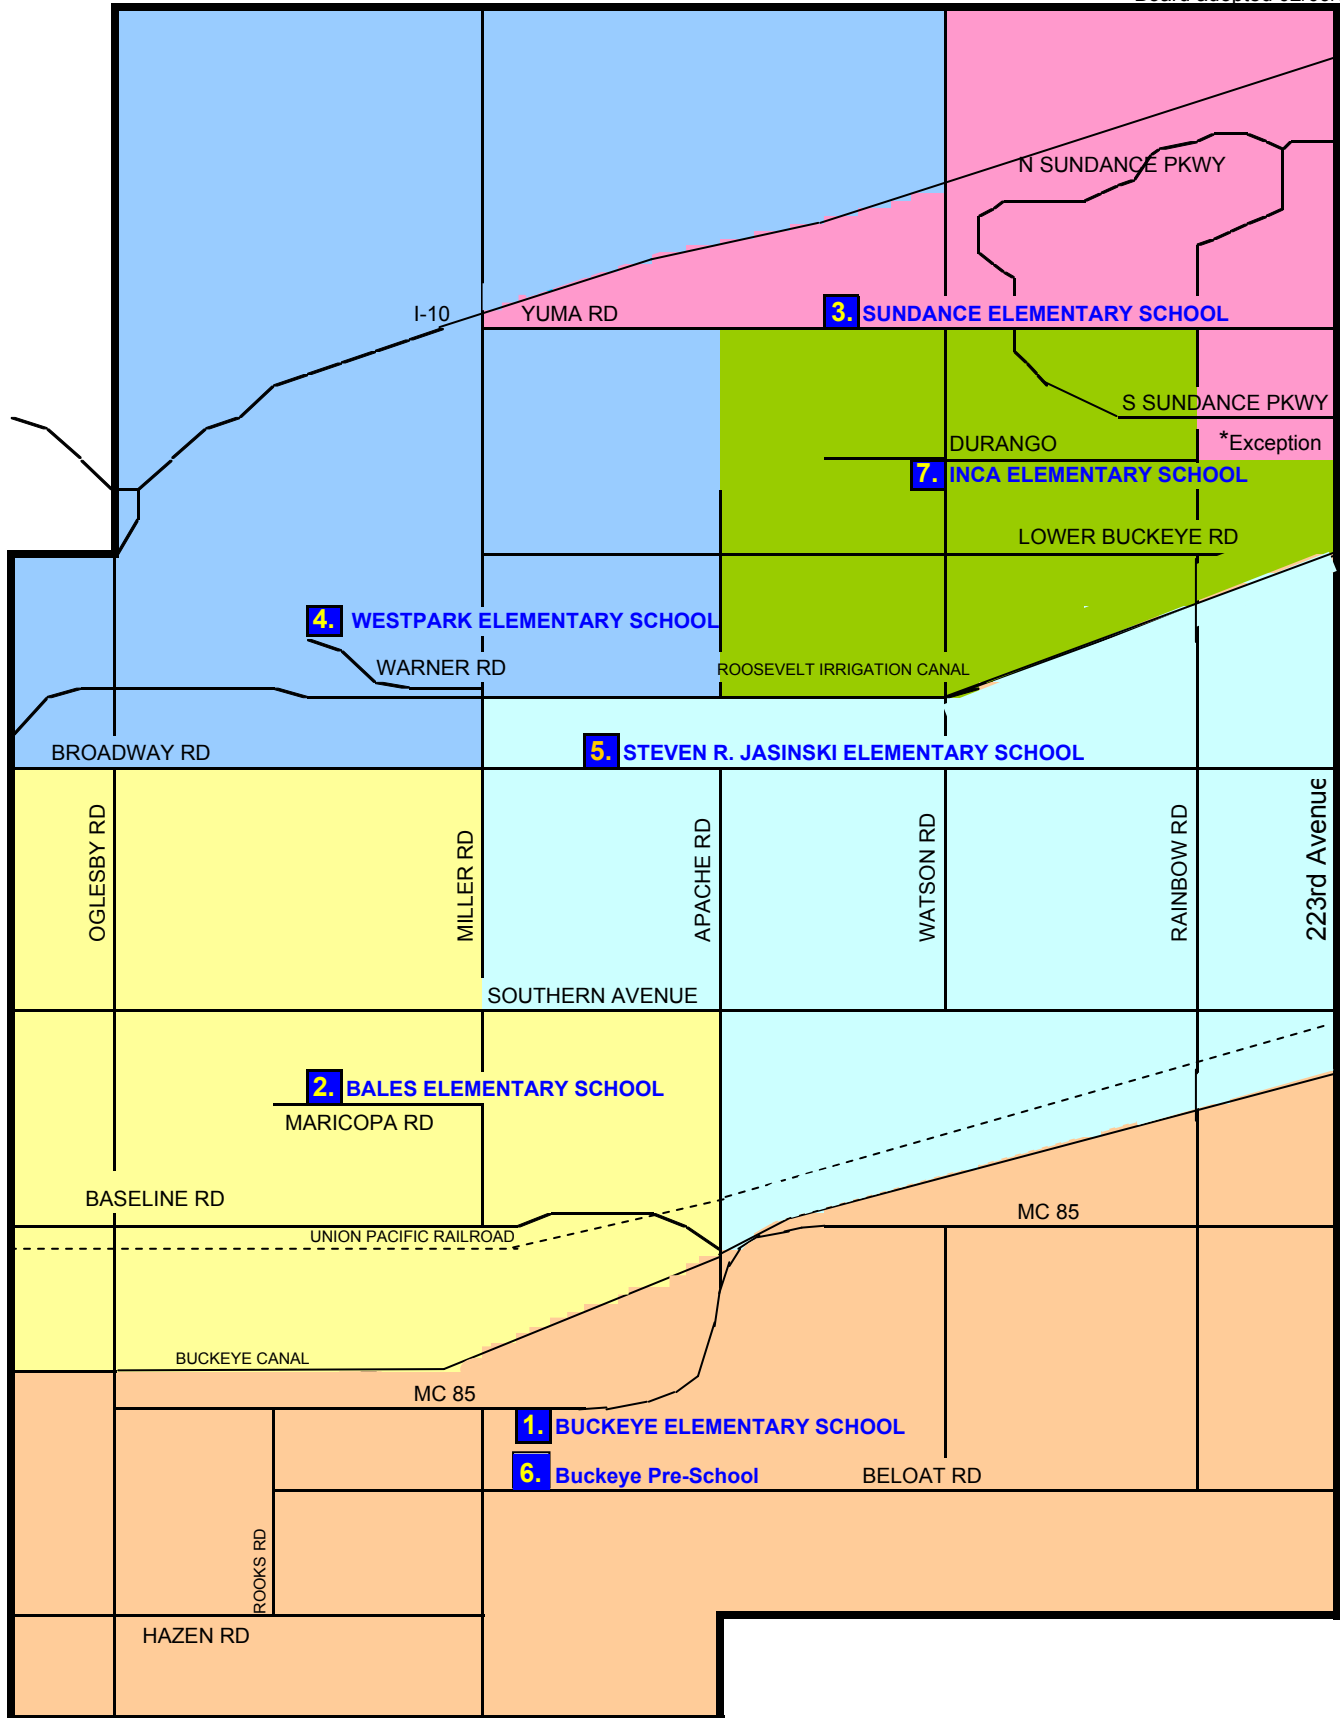

BUCKEYE ELEMENTARY SCHOOL DISTRICT 33 - SCHOOL ATTENDANCE BOUNDARIES FOR 2009/2010

Board adopted 02/09/09

BALES - 25400 W. Maricopa Rd
BUCKEYE - 210 S. Sixth Street
INCA - 23601 W. Durango Street

JASINSKI - 4280 S. 246TH Avenue
SUNDANCE - 23800 W. Hadley Street
WESTPARK - 2700 S. 257th Avenue

* one time exception for current students to attend either Inca or Sundance

BUCKEYE ELEMENTARY SCHOOL DISTRICT 33 - SCHOOL ATTENDANCE BOUNDARIES FOR 2009/2010

Board adopted 02/09/09